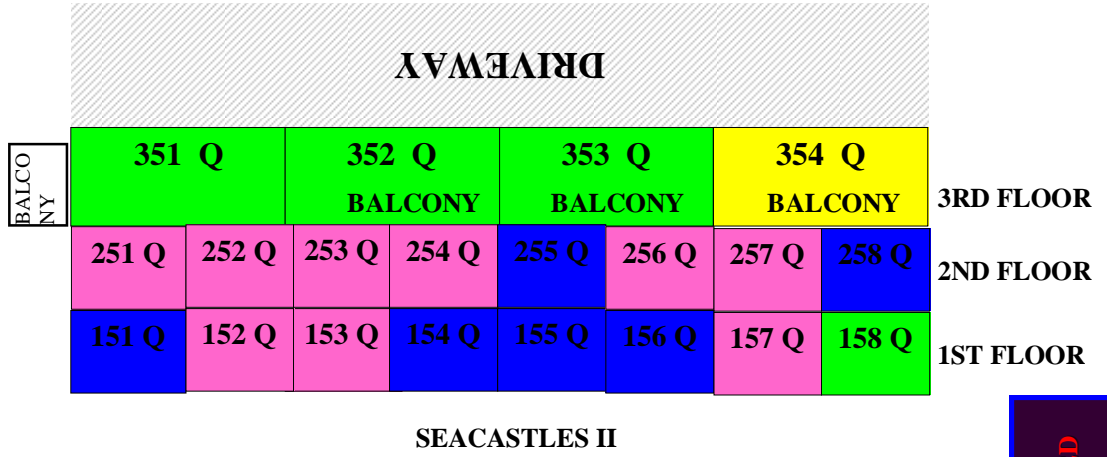

PARKING

GAS BARB Q

PARKING

SHORE ROAD

KEY:
 D = 1 DOUBLE BED Q = 1 QUEEN BED
 STUDIO I = ORANGE STUDIO II = PINK SIDE LOFT = TURQUOISE FRONT LOFT = RED
 DELUXE = BLUE SUPER DELUXE = LILAC PENTHOUSE & ROOM 158 = GREEN
 FRONT PENTHOUSE & ROOM 110 & FRONT SUPER DELUXE = YELLOW

MARGINAL WAY

O B E D , S L A N E