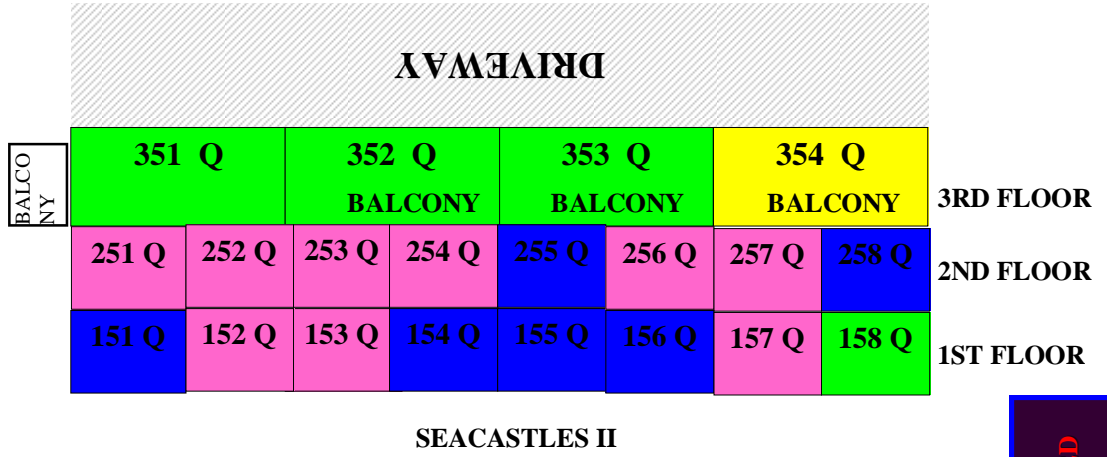

PARKING

GAS BARB Q

PARKING

SHORE ROAD

O B E D , S L A N E

MARGINAL WAY

KEY:
 D = 1 DOUBLE BED Q = 1 QUEEN BED
 STUDIO I = ORANGE STUDIO II = PINK SIDE LOFT = TURQUOISE FRONT LOFT = RED
 DELUXE = BLUE SUPER DELUXE = LILAC PENTHOUSE & ROOM 158 = GREEN
 FRONT PENTHOUSE & ROOM 110 & FRONT SUPER DELUXE = YELLOW