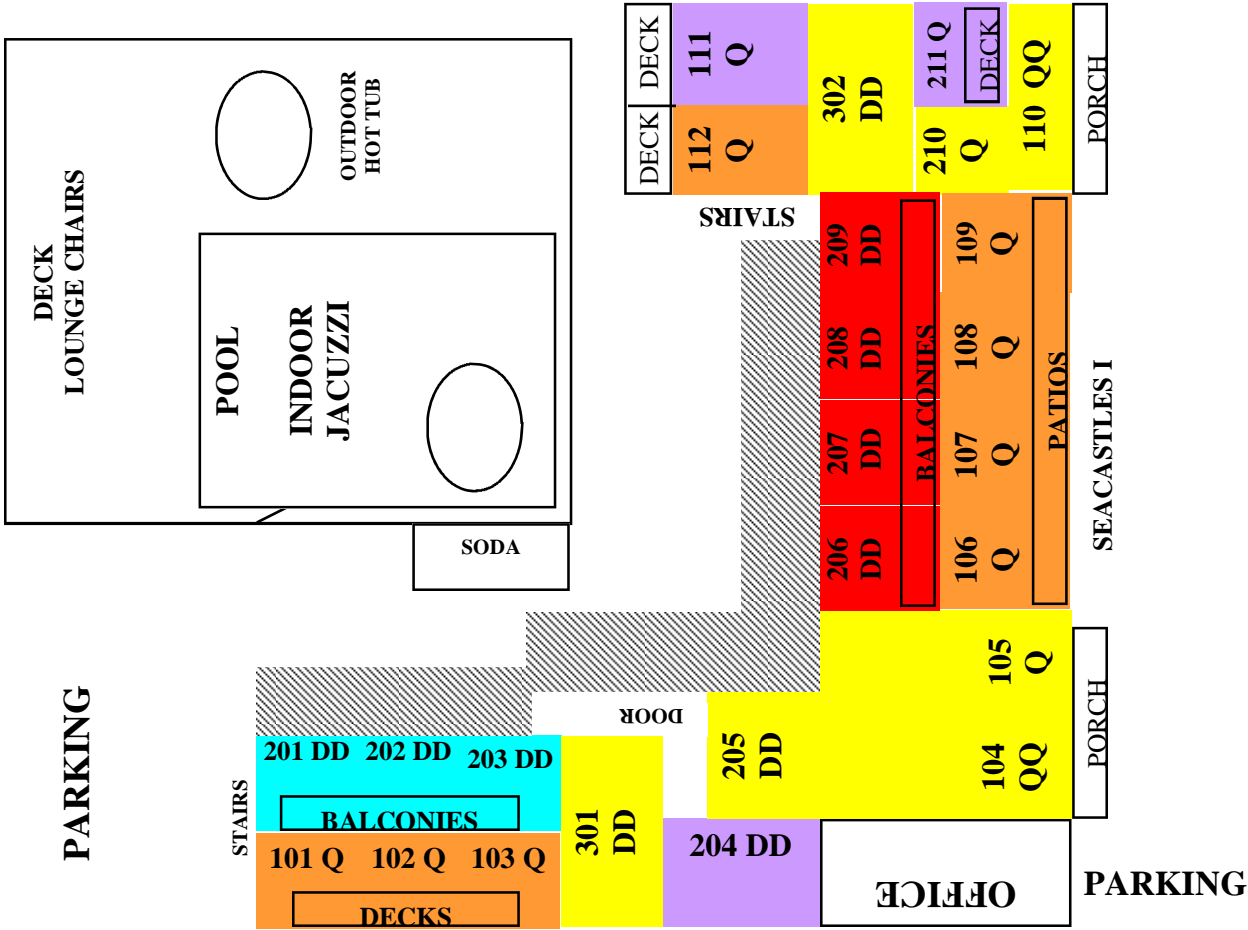

PARKING

GAS BARB Q

PARKING

SHORE ROAD

KEY:
 D = 1 DOUBLE BED Q = 1 QUEEN BED
 STUDIO I = ORANGE STUDIO II = PINK SIDE LOFT = TURQUOISE FRONT LOFT = RED
 DELUXE = BLUE SUPER DELUXE = LILAC PENTHOUSE & ROOM 158 = GREEN
 FRONT PENTHOUSE & ROOM 110 & FRONT SUPER DELUXE = YELLOW

MARGINAL WAY

O B E D , S L A N E