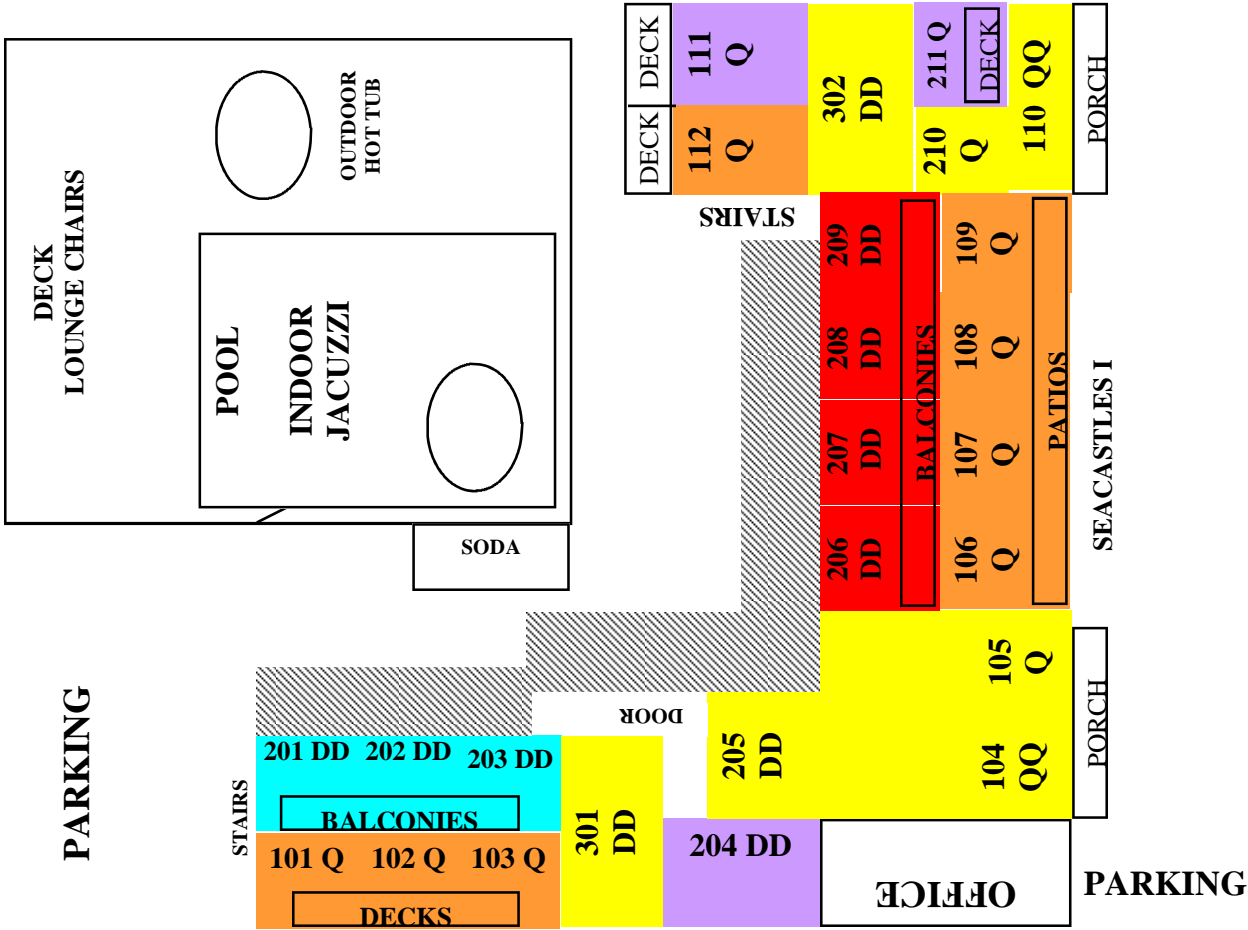

PARKING

GAS BARB Q

PARKING

SHORE ROAD

O B E D , S L A N E

MARGINAL WAY

KEY:
 D = 1 DOUBLE BED Q = 1 QUEEN BED
 STUDIO I = ORANGE STUDIO II = PINK SIDE LOFT = TURQUOISE FRONT LOFT = RED
 DELUXE = BLUE SUPER DELUXE = LILAC PENTHOUSE & ROOM 158 = GREEN
 FRONT PENTHOUSE & ROOM 110 & FRONT SUPER DELUXE = YELLOW